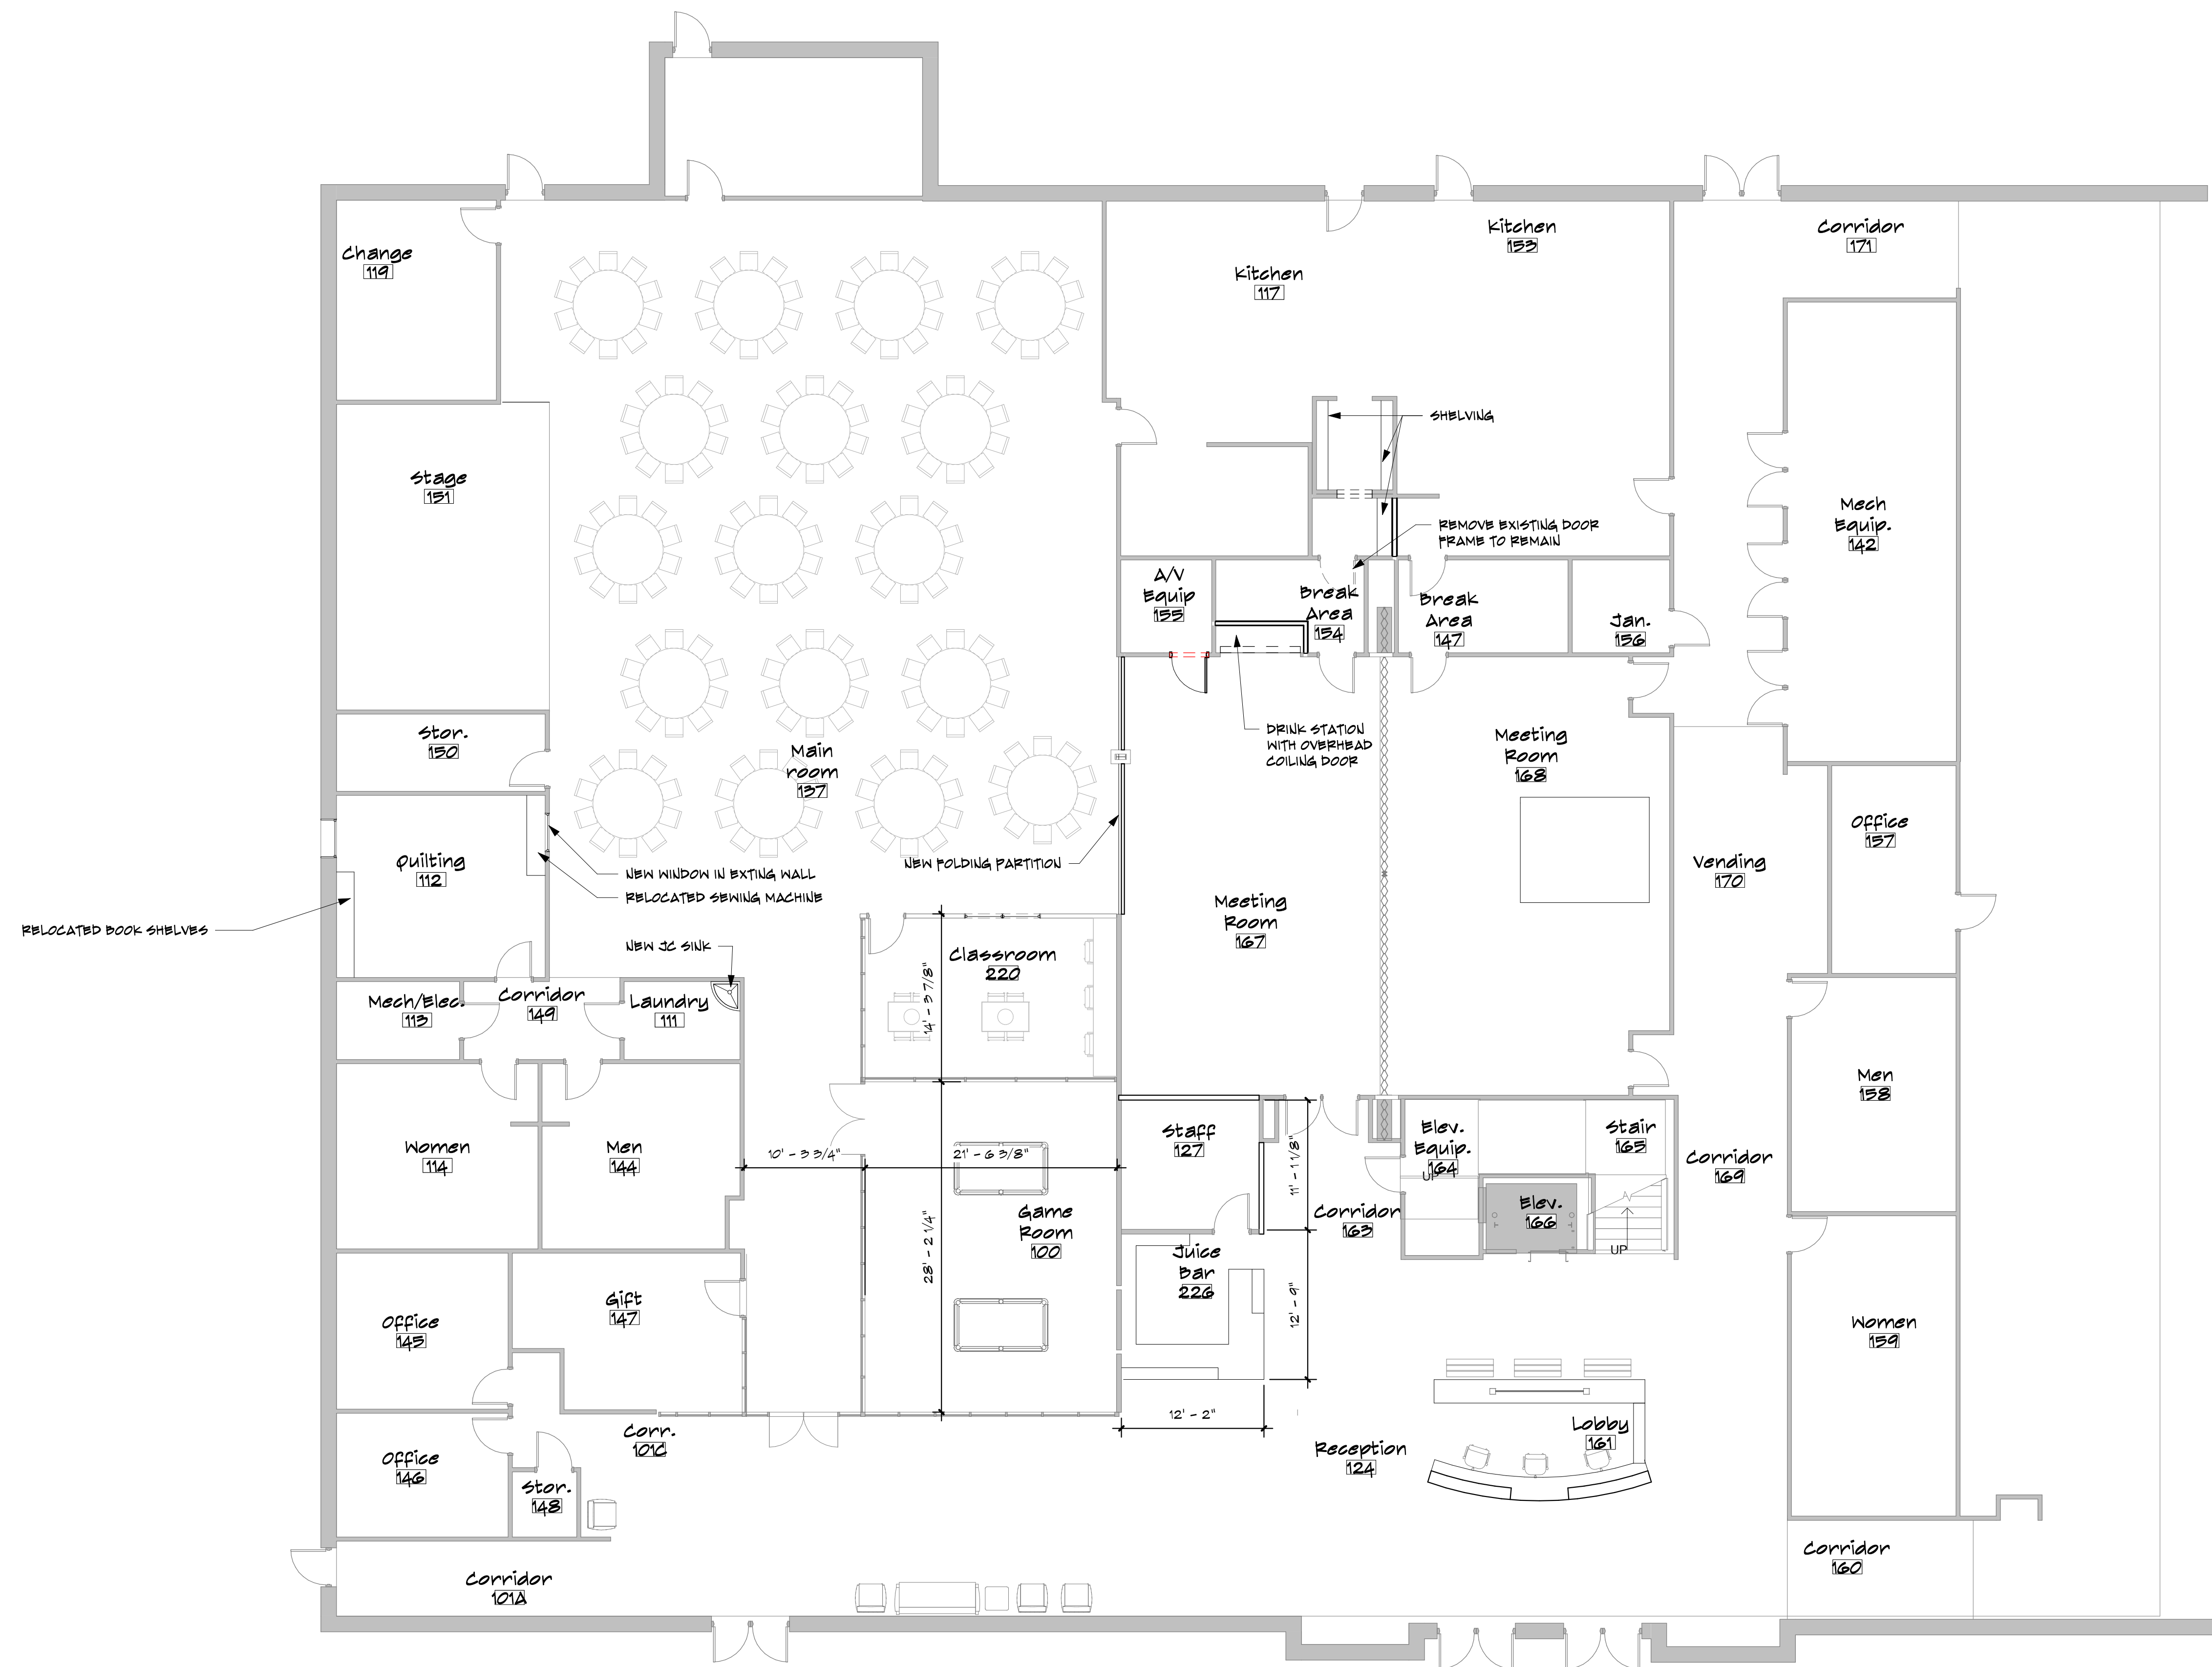

Sheet Title
1st Level New
Layout

Date

A1.0

1 1ST LEVEL NEW LAYOUT
1/8" = 1'-0"