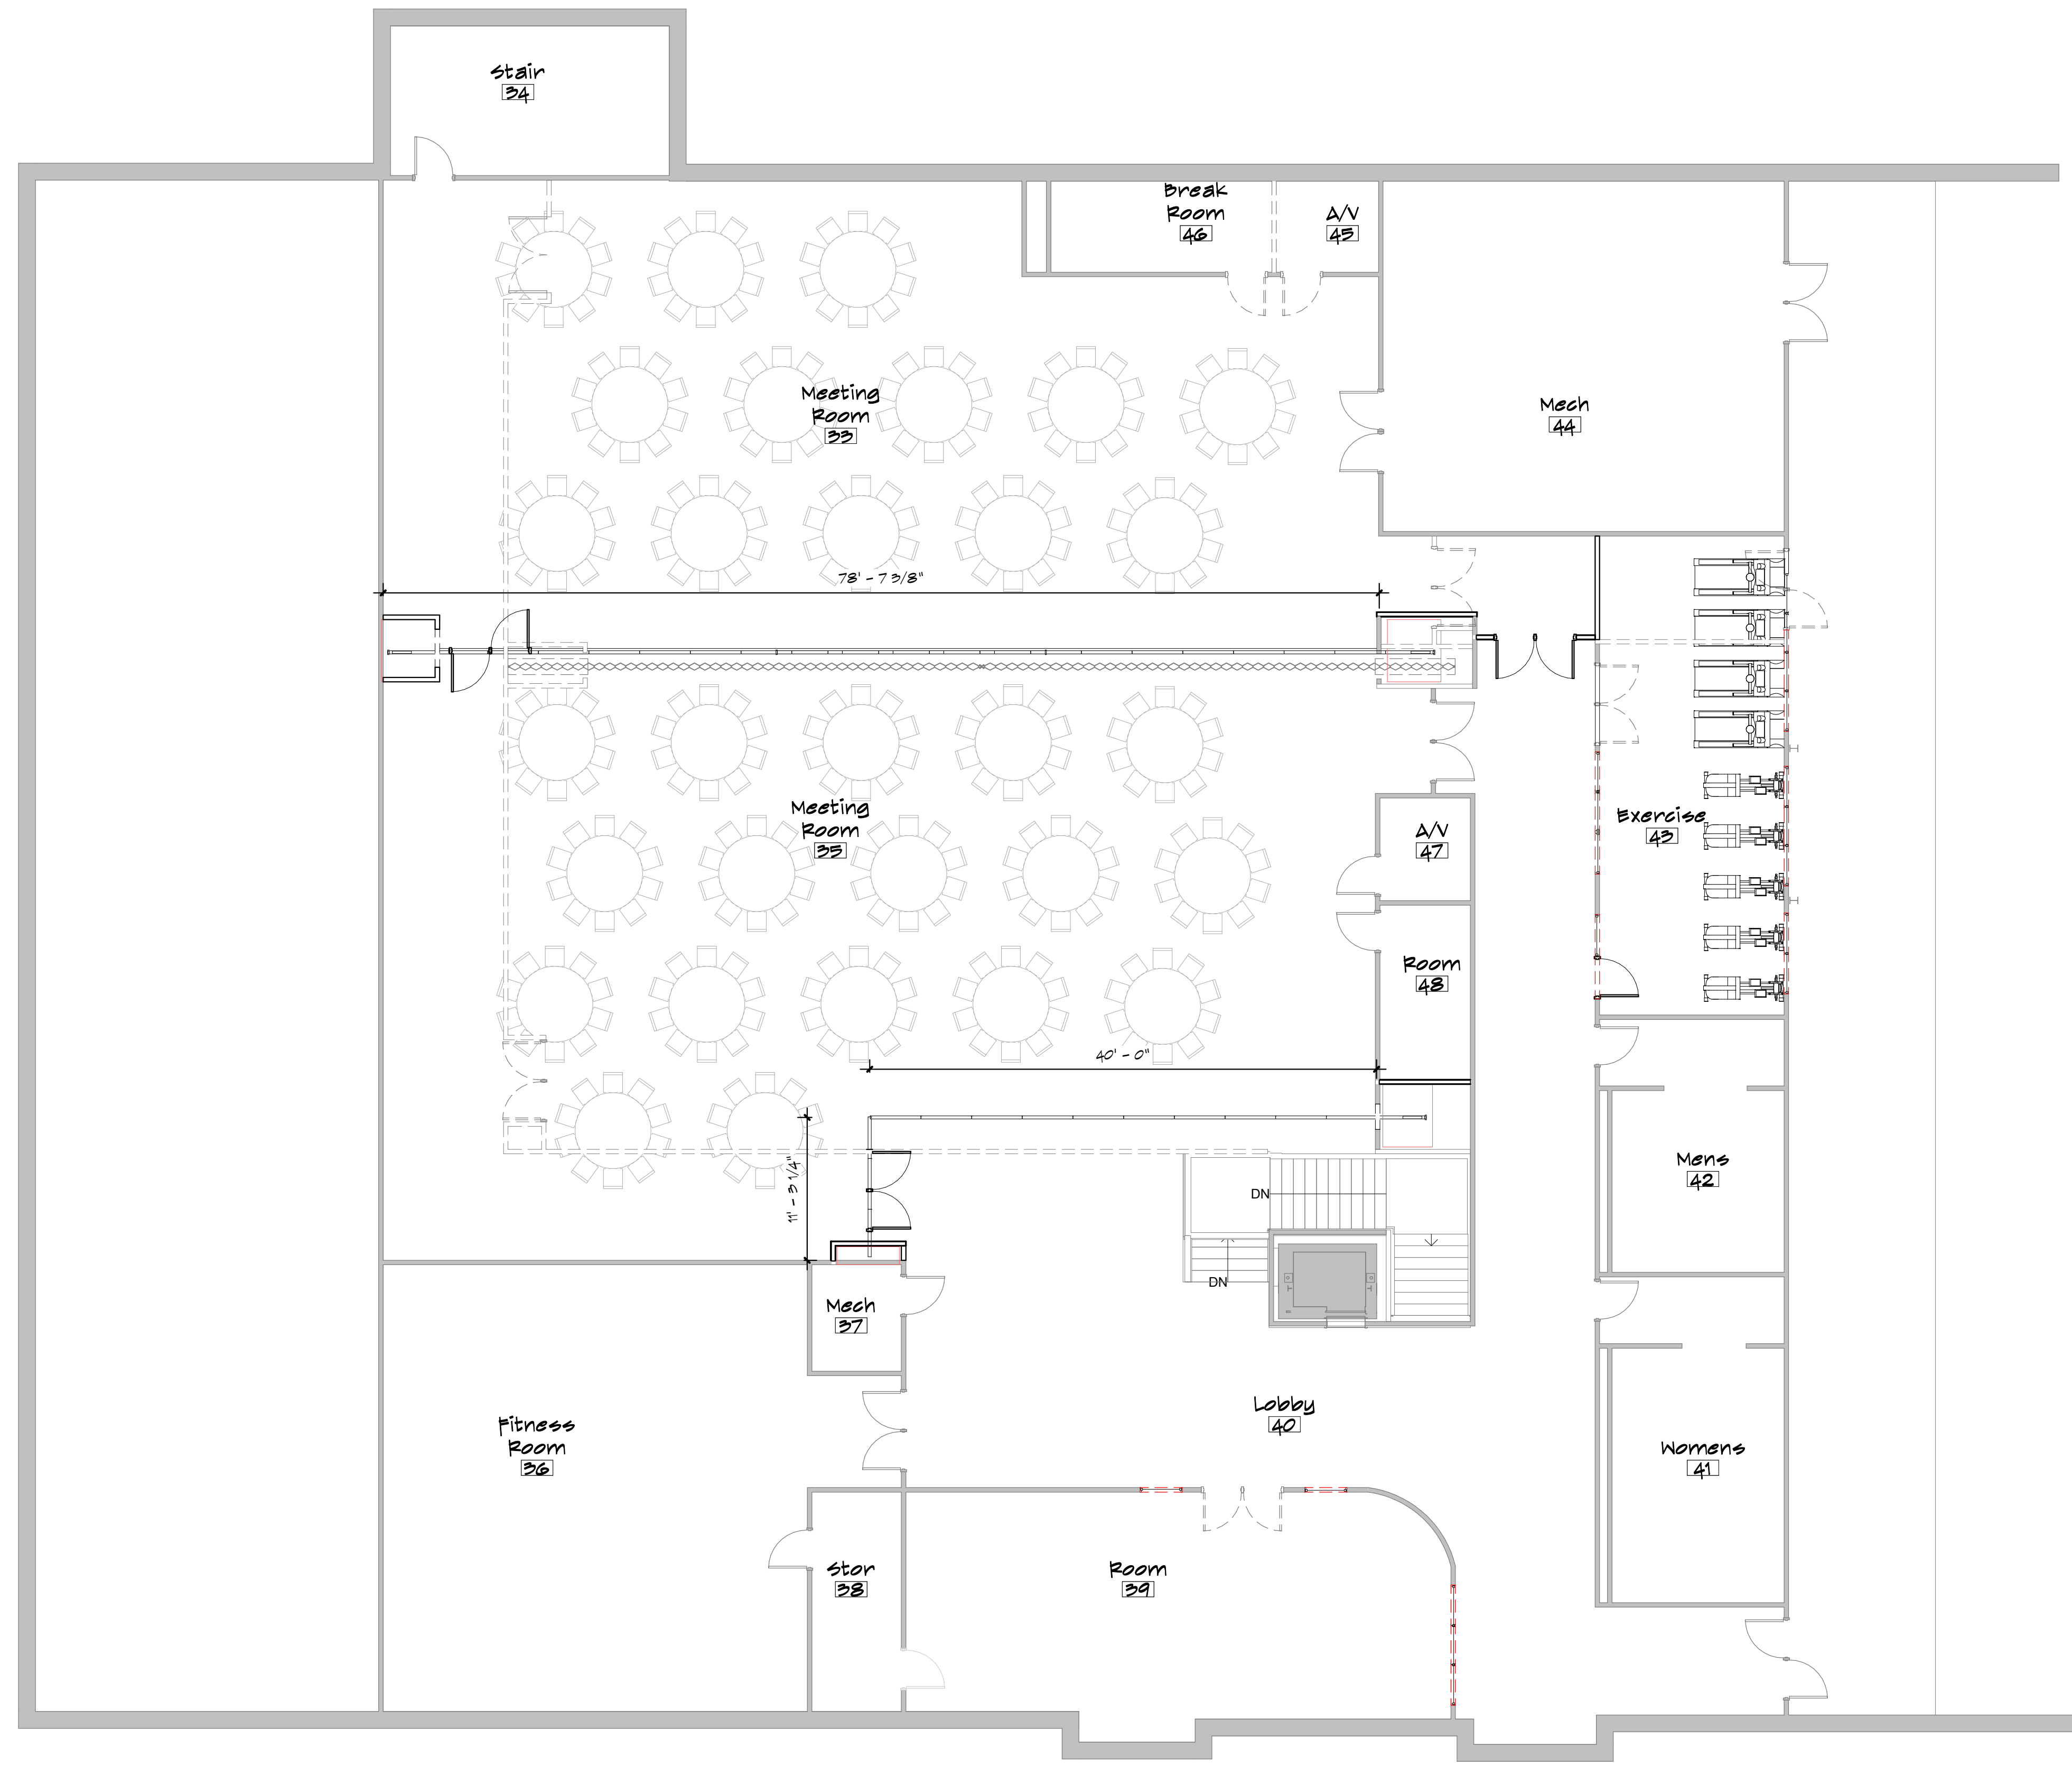

**BLACK
CORLEY
OWENS+
HUGHES**

ARCHITECTS
219 W SOUTH ST
BENTON, AR 72015
501 315 7686 TEL
501 315 0487 FAX

Bishop Park The Center
BRYANT, ARKANSAS

No.	Date

Project number
Project Number

Sheet Title
2nd Level New Layout

Date

A1.1

1 **2nd LEVEL NEW LAYOUT**
1/8" = 1'-0"